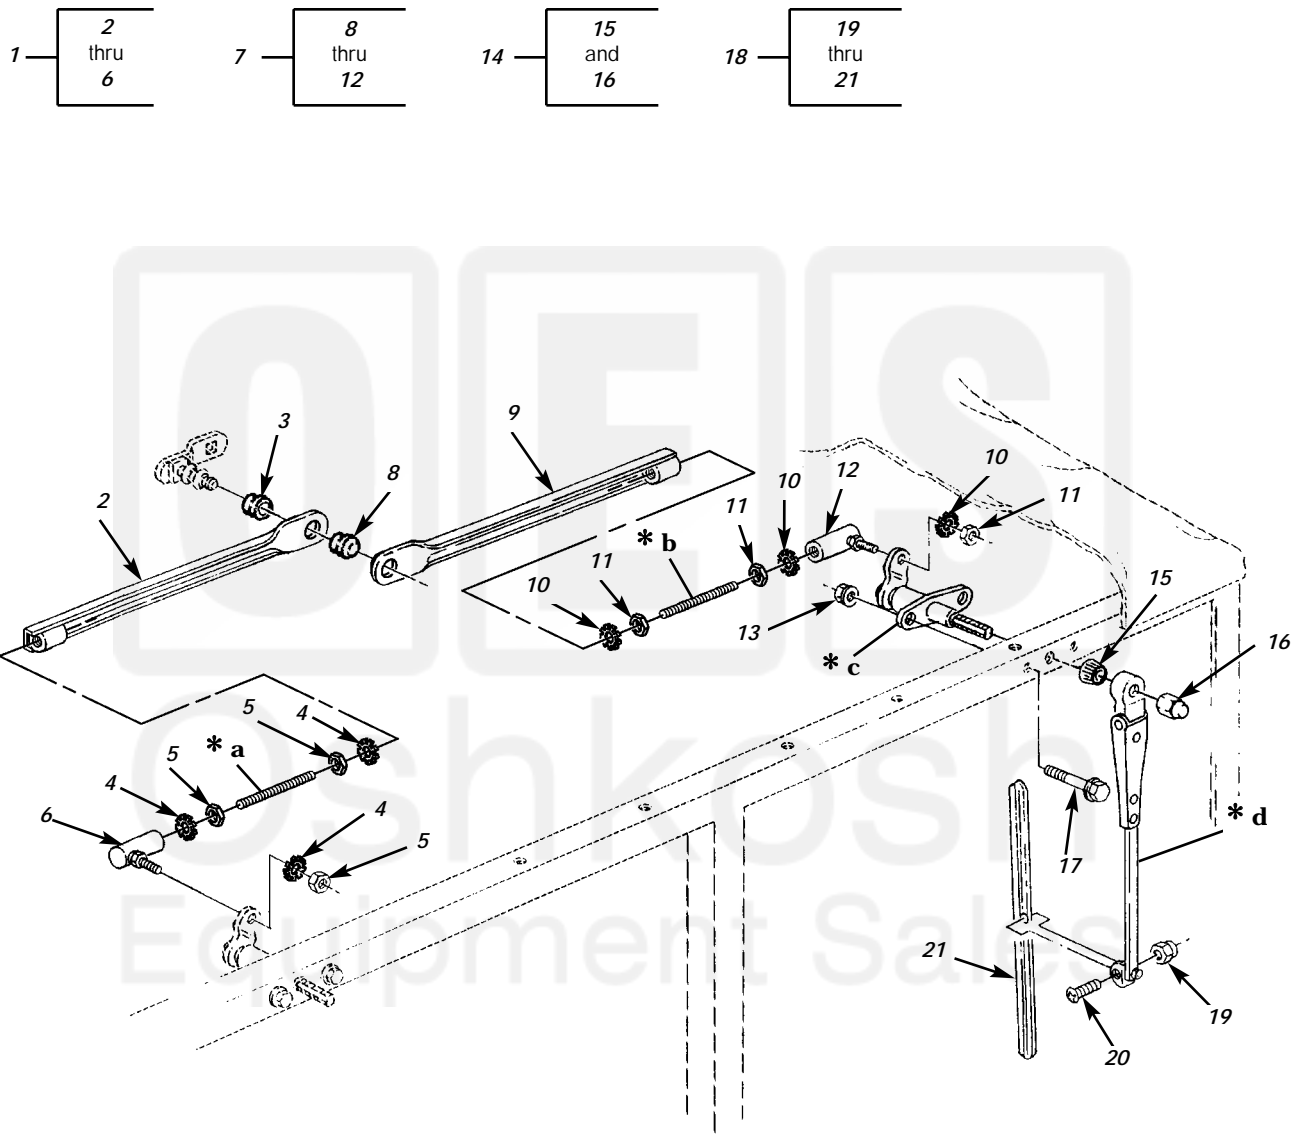

UNIT, DIRECT SUPPORT, AND GENERAL SUPPORT MAINTENANCE  
REPAIR PARTS AND SPECIAL TOOLS LIST

EXTENDED SERVICE PROGRAM (ESP)

TRUCK, CARGO, 2-1/2-TON, 6X6, M44A3 SERIES TRUCKS (DIESEL)

M35A3, W/O WINCH (NSN 2320-01-383-2047); W/WINCH (NSN 2320-01-383-3850);  
M35A3C, W/O WINCH (NSN 2320-01-383-2050); W/WINCH (NSN 2320-01-383-2049);  
M36A3, W/O WINCH (NSN 2320-01-383-2048); W/WINCH (NSN 2320-01-383-2046).